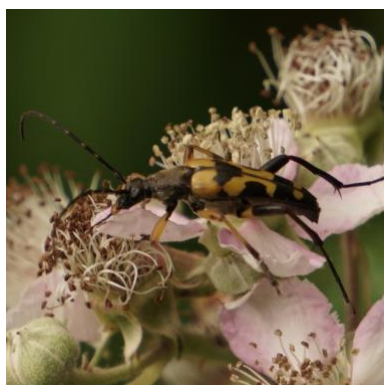

We finished the day in the quarry next to the hotel which, as the afternoon warmed up, produced a huge variety of butterflies. Freshly-emerged Chalkhill Blues were much in evidence along with a few Graylings and a single Small Copper. Most of the Silver-studded Blues were well past their best, as were all the Dingy Skippers, but we did find a small number of fresh male Silver-studded as well as a female egg-laying on Birdsfoot Trefoil. On the way back to the hotel we stopped off at the Fossil Forest to see the unique group of 130 million year-old tree-bowls.

### Sunday July 14th

**Weather: cloudy with frequent warm sunny intervals especially in the afternoon**

Higher Hyde Heath, 1000

This outstanding Dorset Wildlife Trust reserve today produced a huge range of dragonflies including the locally rare Brown Hawker. Several darters were seen as well but examination of photos later revealed them to be all Ruddy Darters. Butterflies were on the wing in abundance with a couple of very fresh Silver-washed Fritillaries looking particularly impressive in the warm sunshine. In fact the weather was probably too hot for reptiles with just one possible Sand Lizard seen briefly.

Above: Ruddy Darter, the hoverfly *Sphaerophoria interrupta* and the micro-moth *Crambus pascuella*

Above: Spotted Longhorn Beetle, Meadow Grasshopper and Roesel's Bush-cricket

Arne RSPB Reserve, 1300

After lunch we walked out to Coombe Heath, stopping at the Raft Spider pond on the way. As well as a huge female spider sat on an impressive egg case we were delighted to see a pair of Emperor Dragonflies and many pairs of Small Red Damselflies. Next we stopped at the Middlebere Lake screen where a single Whimbrel was the only wader present apart

from the usual Oystercatchers. The highlight of the day was next when a male Dartford Warbler appeared just next to the path and treated us to a prolonged bout of song.

*Above: Southern Hawker, Emperor Dragonfly and Sand Wasp*