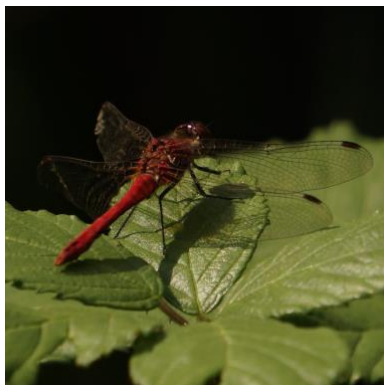

Tout Quarry, 1500

We finished the day in the quarry next to the hotel which, as the afternoon warmed up, produced a huge variety of butterflies. Freshly-emerged Chalkhill Blues were much in evidence along with a few Graylings and a single Small Copper. Most of the Silver-studded Blues were well past their best, as were all the Dingy Skippers, but we did find a small number of fresh male Silver-studded as well as a female egg-laying on Birdsfoot Trefoil. On the way back to the hotel we stopped off at the Fossil Forest to see the unique group of 130 million year-old tree-bowls.

Sunday July 14th

Weather: cloudy with frequent warm sunny intervals especially in the afternoon

Higher Hyde Heath, 1000

This outstanding Dorset Wildlife Trust reserve today produced a huge range of dragonflies including the locally rare Brown Hawker. Several darters were seen as well but examination of photos later revealed them to be all Ruddy Darters. Butterflies were on the wing in abundance with a couple of very fresh Silver-washed Fritillaries looking particularly impressive in the warm sunshine. In fact the weather was probably too hot for reptiles with just one possible Sand Lizard seen briefly.

Above: Ruddy Darter, the hoverfly *Sphaerophoria interrupta* and the micro-moth *Crambus pascuella*